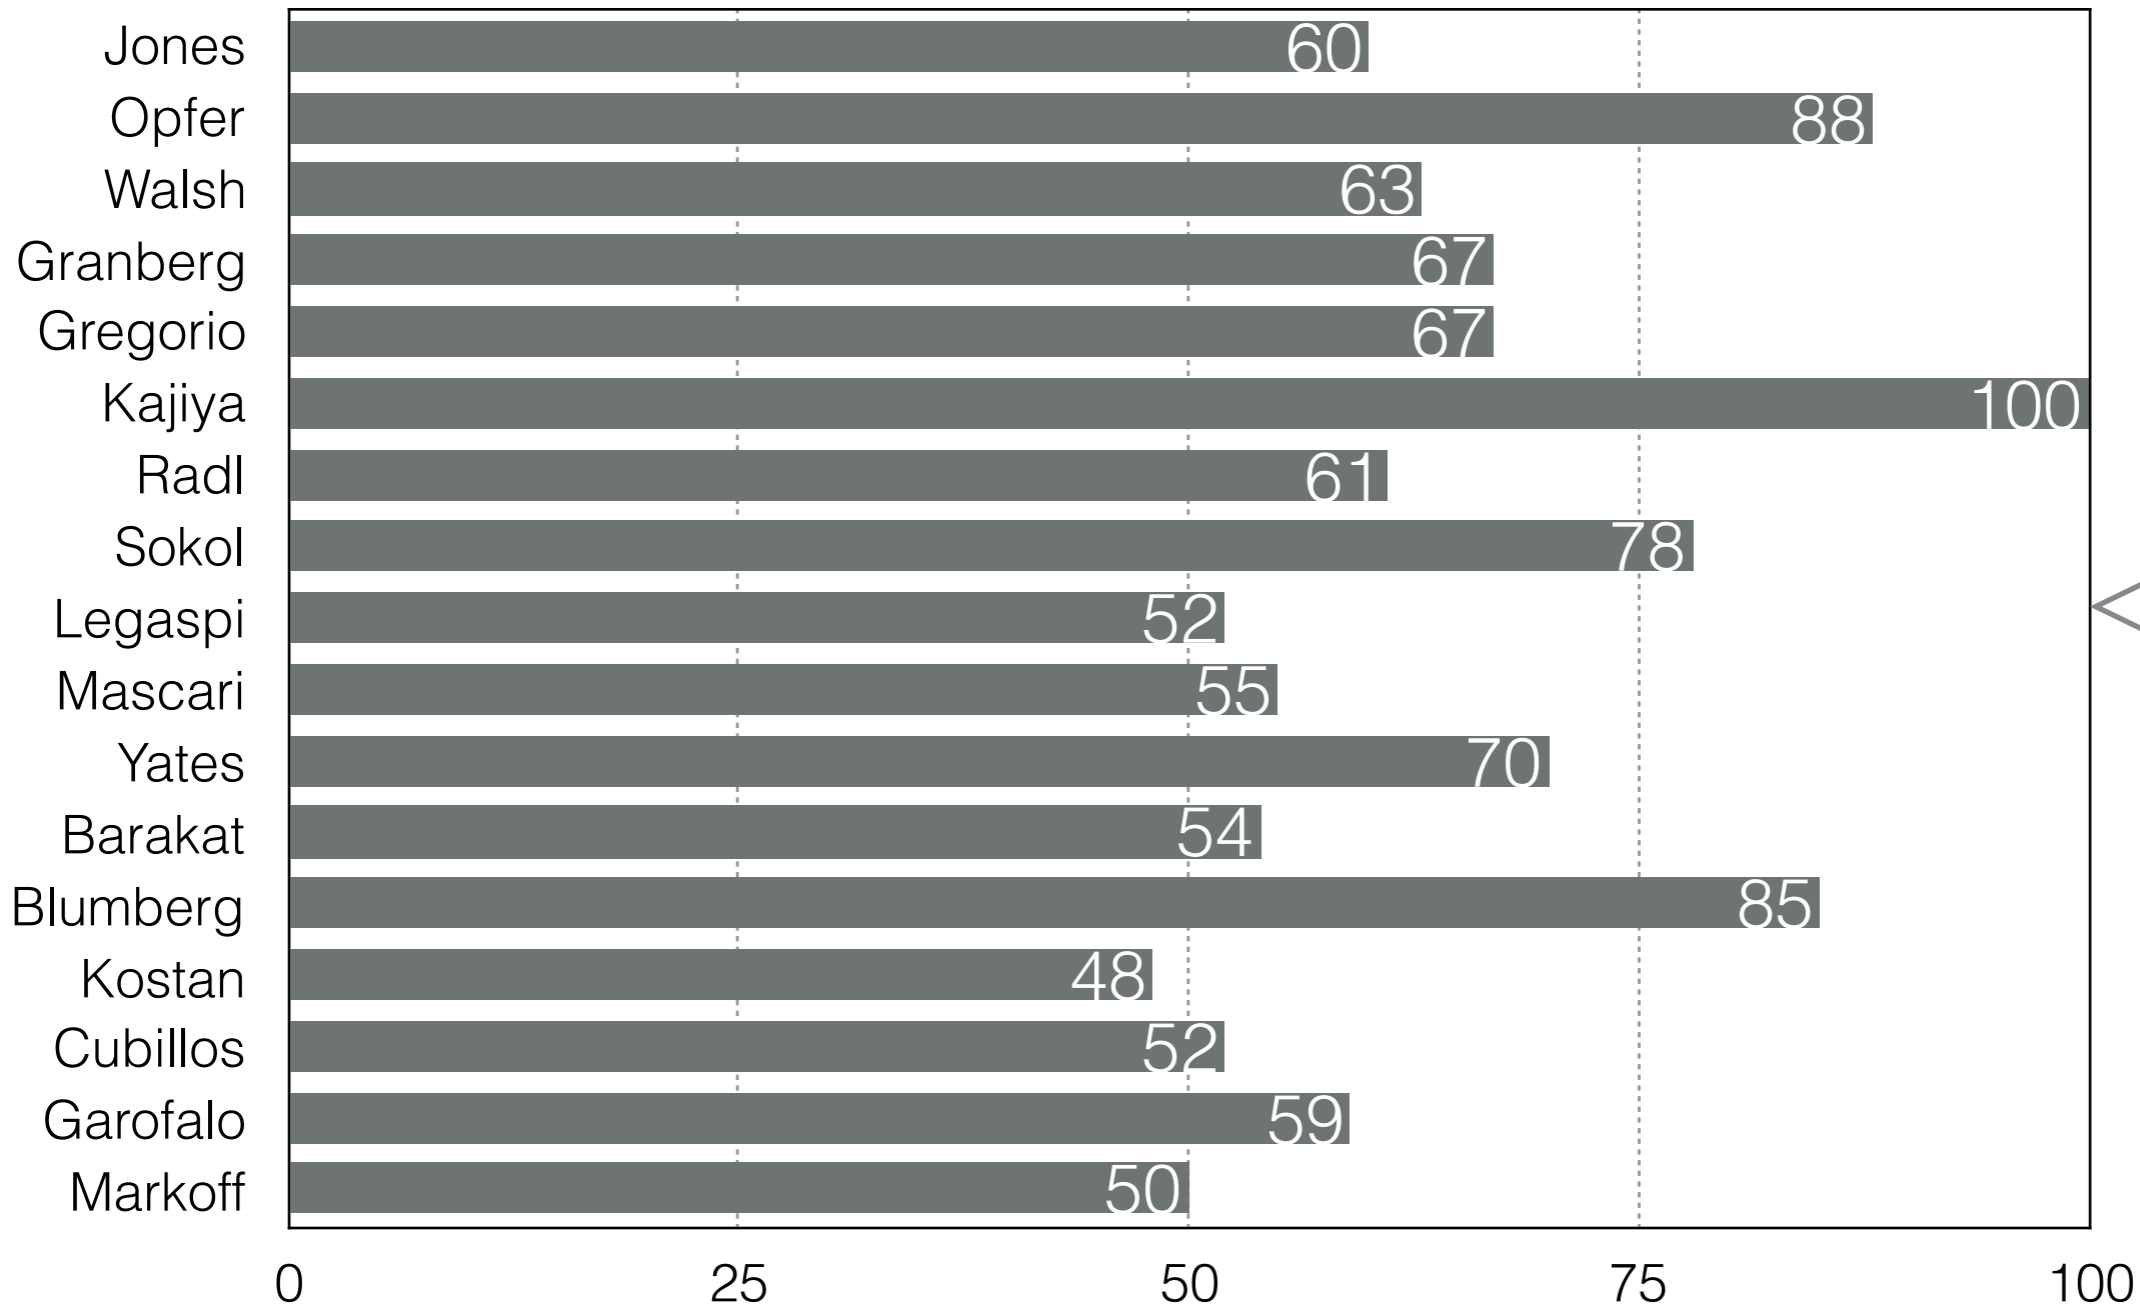

2017-2018 Meadows PTA Membership Classroom Contest

Have you joined yet?

PTA
Membership
Participation %
by Classroom
as of 10/2/17

Teachers whose classrooms reach 100% will receive \$100 to spend on their class!
Opfer and Blumberg are getting close to earning the \$100!!