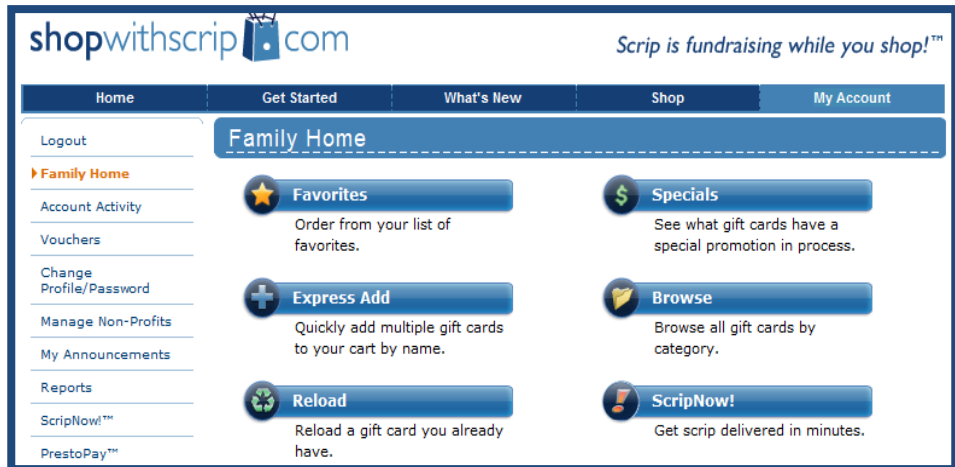

Six Easy Ways to Order

To place an order, you can shop right from your Family Homepage!

Favorites: Order the same products each week? Add these items to your Favorites list for easy ordering in the future.

Express Add: Know exactly what you want? Quickly add the items to your cart using this feature.

Reload: Don’t want to wait for your card to be shipped? Easily add funds to selected cards here.

Specials: Want to order items with special rebates available for a limited time? Add these items to your cart directly from the specials list.

Browse: Looking for a gift? Not sure what’s available? Use this feature to shop by category.

ScripNow!: Want to print an eCard to use at the retailer or for online shopping? Order ScripNow! eCards and you can print directly from your ShopWithScrip account.

ShopWithScrip Enrollment Code:

Scrip Program Coordinator: