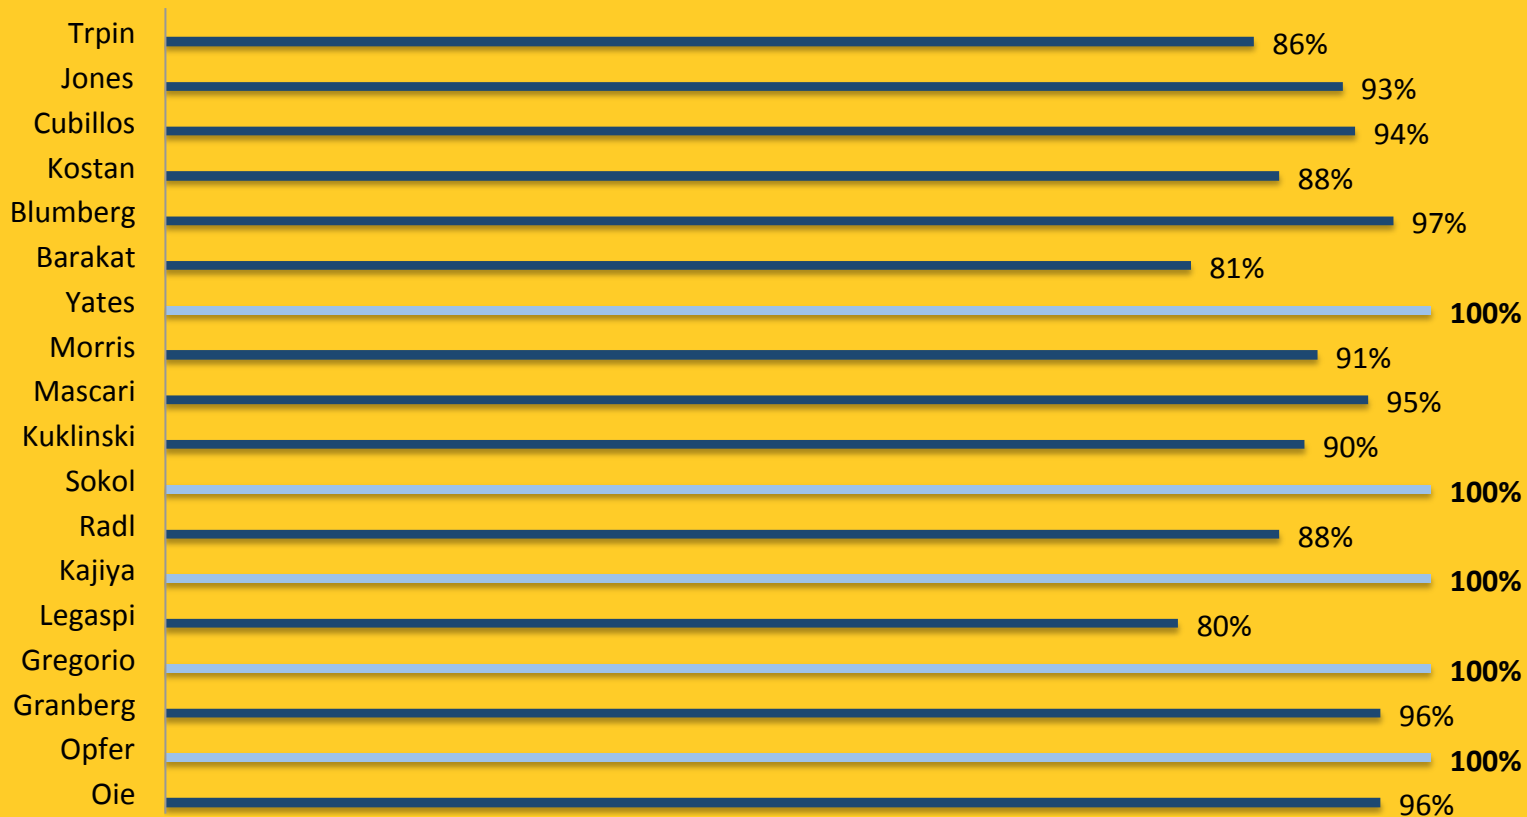

Congrats & Thank You to all our Meadows Mustang PTA Supporters!

Final PTA Membership Participation Percentages by Classroom, as of 10/20/15

Congrats to our five classrooms with 100% PTA Participation!!!