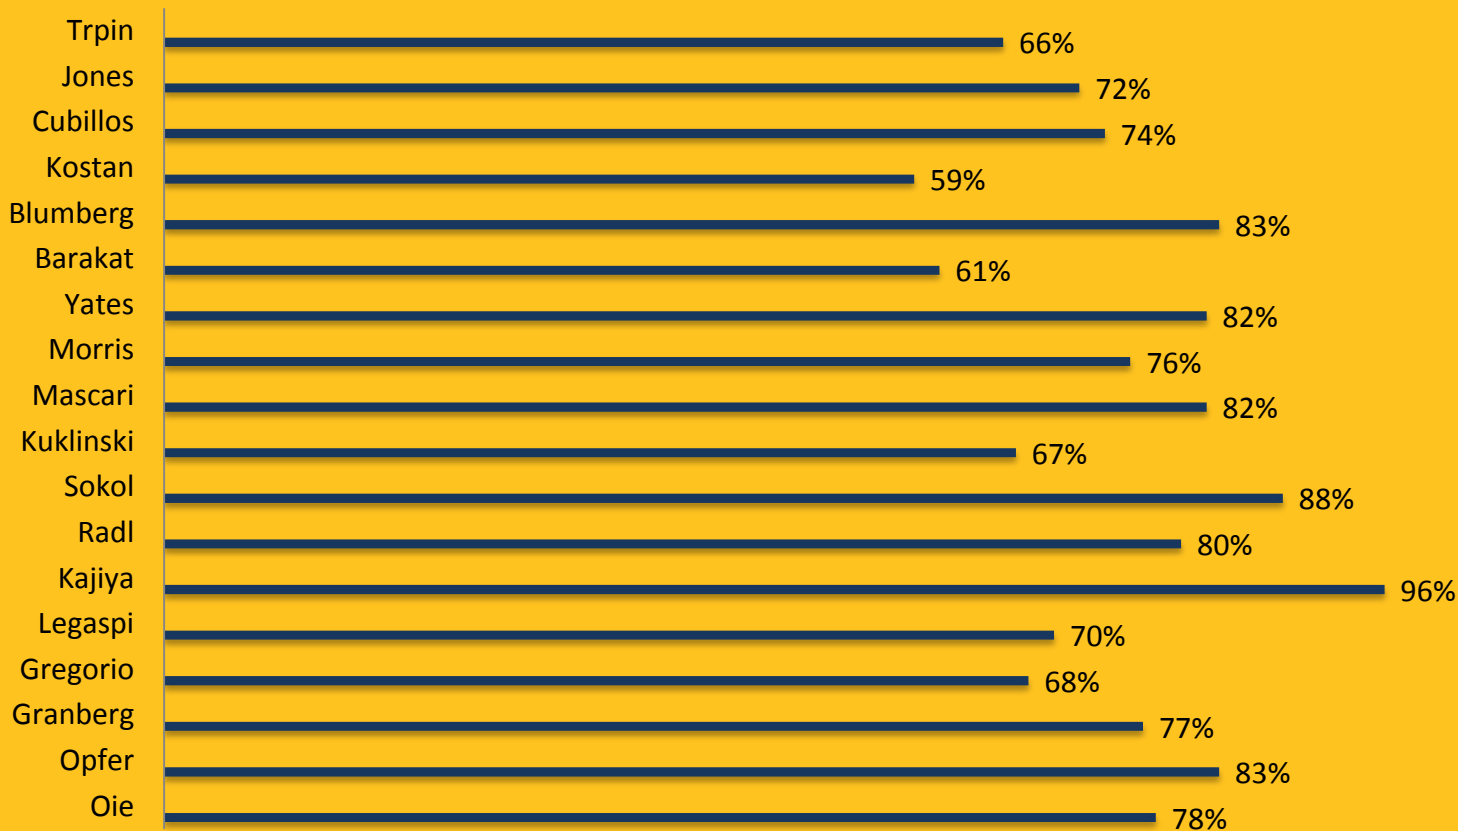

Join Meadows PTA Now!

Membership Classroom Contest Ends Friday 10/16!!!

PTA Membership Participation Percentages by Classroom, as of 10/9/15

Help your teacher win \$100 for extra classroom supplies
with 100% class PTA membership participation!